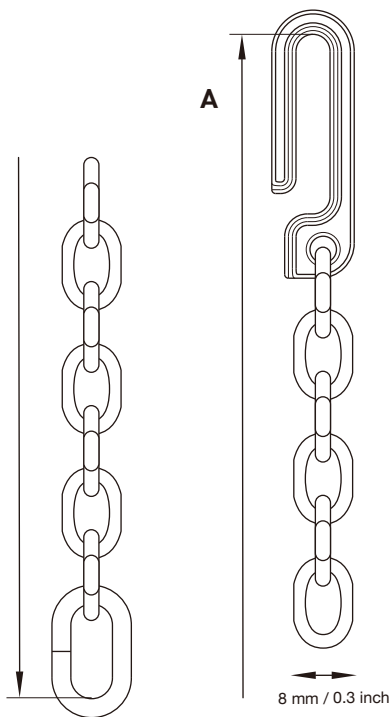

FRAMEWORK CHAIN BRACELET

A

DLFRCBA-XS Lenth : 165 mm / 6.5 inch	XS	mm	165
		inch	6.5
DLFRCBA-S Lenth : 180 mm / 7 inch	S	mm	180
		inch	7
DLFRCBA-M Lenth : 195 mm / 7.6 inch	M	mm	195
		inch	7.6
DLFRCBA-L Lenth : 210 mm / 8.2 inch	L	mm	210
		inch	8.2
DLFRCBA-XL Lenth : 225 mm / 8.8 inch	XL	mm	225
		inch	8.8

DL

SIZE CHART

CLAMP SERIES SIZING GUIDE

XS

S

M

L

XL